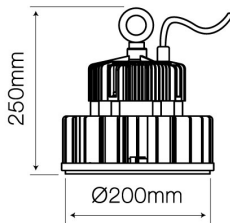

Product code: 249914 EAN: 5901583249914

LED line® UFO T-Series 220-240V AC 100W 13000LM 4000K 90°

Product description

High luminous efficacy is ensured by the use of high quality LUMILEDS branded LEDs. FLICKER FREE™ system guarantees no harmful flickering effect and ensures safety for users' eyesight. This product has been contrued with the use of high quality LIFUD branded driver. Manufacturer issues a 5-year warranty for this product. Reliable photometric files are available based on photometric tests performed at the LED line® Light Research and Measurement Centre.

This product has been contrued with the use of high quality LIFUD branded driver.

Reliable photometric files are available based on photometric tests performed at the LED line® Light Research and Measurement Centre.

Manufacturer issues a 5-year warranty for this product.

FLICKER FREE™ system guarantees no harmful flickering effect and ensures safety for users' eyesight.

High luminous efficacy is ensured by the use of high quality LUMILEDS branded LEDs.

Lifespan

Lamp's diameter

Material (cover)

LED type

Power Factor

Ambient temperature suitable for operation

IK protection rating

IP protection rating

Voltage range and voltage type

Beam angle

Material (housing)

LED quantity

Number of on/off cycles

IEC protection class