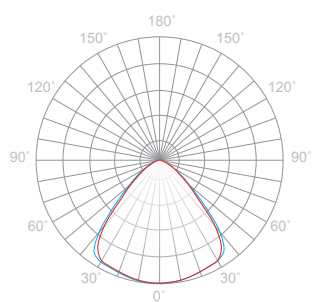

Luminous [cd/klm]

C0 - C180 **C90 - C270**